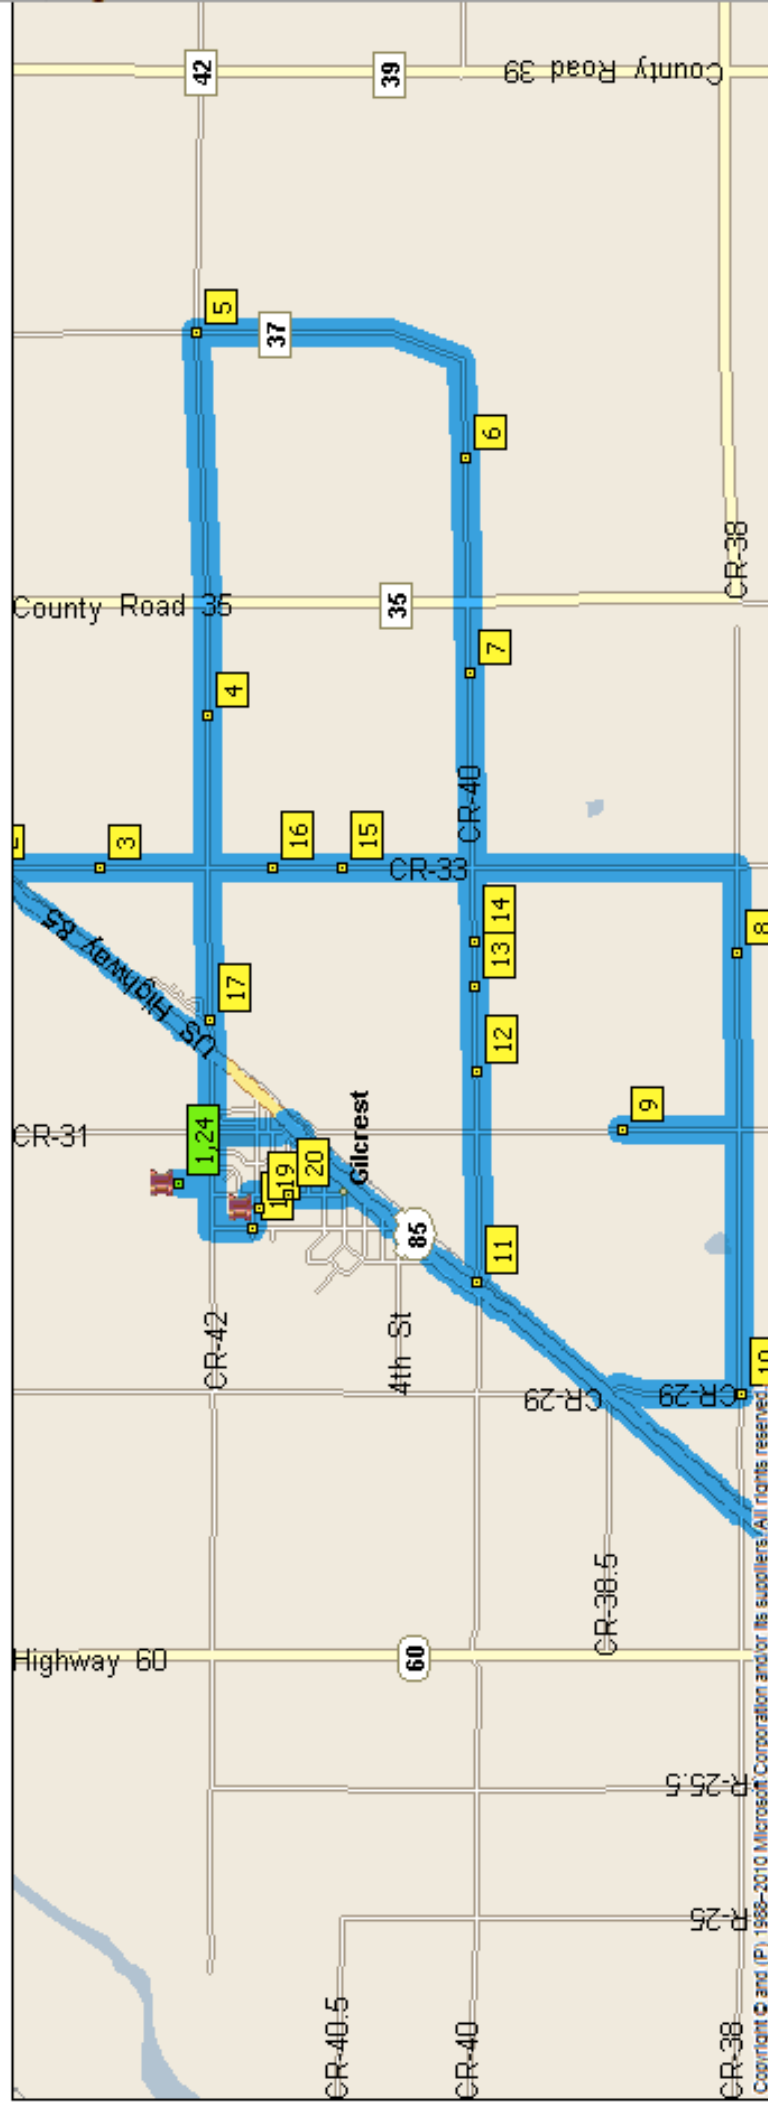

## Central East BUS 31 AM

**From:** Bus Garage **To:** Bus Garage

**Driving Distance:** 31.4 miles **Time:** 1 hour, 15 minutes

Copyright © and (P) 1999-2010 Microsoft Corporation and/or its suppliers. All rights reserved.